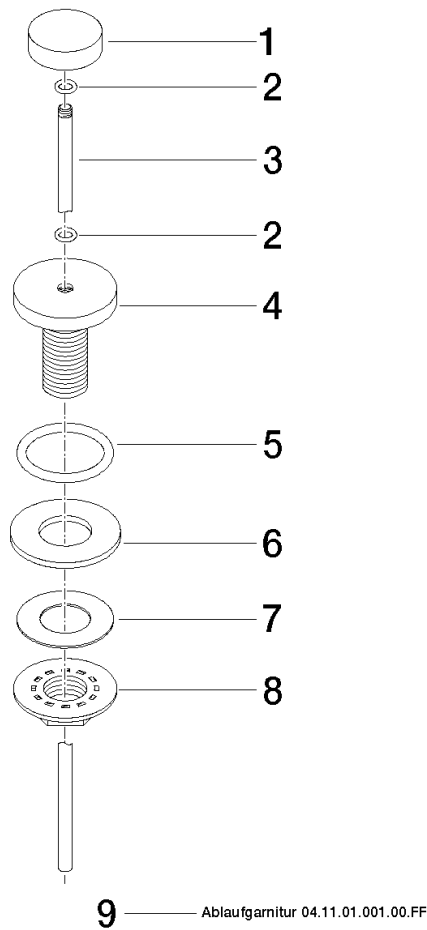

Basin Waste with knob for deck mounting 1 1/4" - Brushed Light Gold

IMO

10 200 970

Fits: IMO, LULU, MADISON, MEM, TARA,
CL.1, LISSÉ, VAIA, META, CYO

	Brushed Light Gold	10 200 970-27
	Chrome	10 200 970-00
	Brushed Platinum	10 200 970-06
	Platinum	10 200 970-08
	Durabronze (23kt Gold)	10 200 970-09
	Dark Chrome	10 200 970-19
	Light Gold	10 200 970-26
	Brushed Durabronze (23kt Gold)	10 200 970-28
	Matte Black	10 200 970-33
	Brushed Bronze	10 200 970-42
	Brushed Champagne (22kt Gold)	10 200 970-46
	Champagne (22kt Gold)	10 200 970-47
	Brushed Chrome	10 200 970-93
	Brushed Dark Platinum	10 200 970-99

Basin Waste with knob for deck mounting 1 1/4" - Brushed Light Gold

IMO

10 200 970

Only suitable for basins with an overflow.

10 200 970

10 200 970

Parts for other finishes can be found here: [Chrome](#)

Spare parts list

No.	Item Number	Name	Quantity used	Delivery time
1	09 21 33 001-27	handle	1	60
2	09 14 10 007 90	seal	2	2
3	09 31 09 004-27	pull-rod	1	60
4	09 18 40 022-27	sleeve	1	60
5	09 14 10 095 90	seal	1	2
6	09 14 05 012 90	seal	1	2
7	09 14 40 001 90	seal	1	60
8	09 23 10 010 90	nut	1	2
9	90 11 01 001 00-27	pop-up waste	1	30